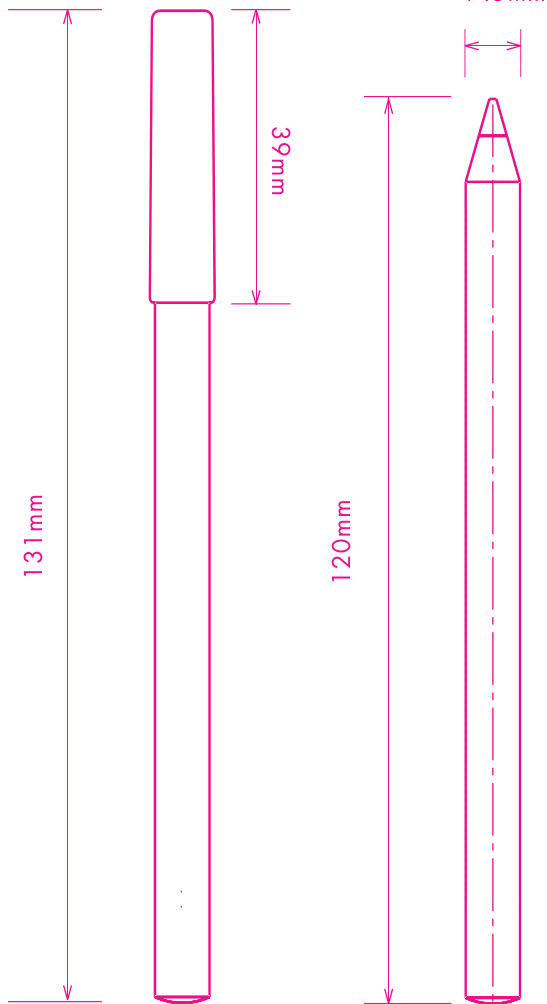

# LILY LOLO LIP PENCIL

BACKGROUND:  
Match to existing  
eye liner pencil

TEXT:  
Black

## Colours to Print

Colour list:

PENCIL END CAP  
7.5 mm diameter