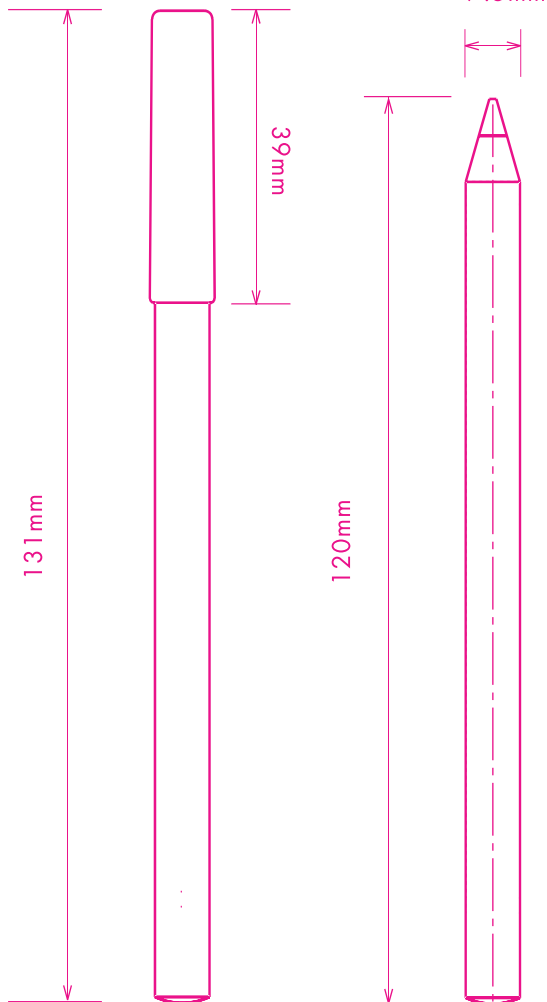

LILY LOLO LIP PENCIL

BACKGROUND:
Match to existing
eye liner pencil

TEXT:
Black

PENCIL END CAP
7.5 mm diameter

Colours to Print

Colour list:

BLACK

CUTTER